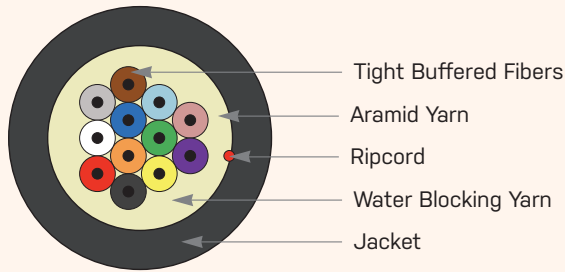

Fiber Optic Indoor/Outdoor Distribution

Plenum Rated

Description/Application

- Exceptional performance in rugged indoor/outdoor installations
- UV-stabilized and complete water-blocking technology
- Suitable for indoor and outdoor applications
- Plenum (OFNP) listing allows cable placement in both plenum and riser spaces
- 900 micron tight buffered optical fibers allow for either fusion or mechanical connectors
- UL TYPE OFNP/cUL OFN FT-6
- Three fiber types available: SM, OM3, OM4

Color of Fibers

COLOR OF FIBERS			
01 - Blue	02 - Orange	03 - Green	04 - Brown
05 - Grey	06 - White	07 - Red	08 - Black
09 - Yellow	10 - Violet	11 - Pink	12 - Aqua
13 - Blue/Black dash	14 - Orange/Black dash	15 - Green/Black dash	16 - Brown/Black dash
17 - Grey/Black dash	18 - White/Black dash	19 - Red/Black dash	20 - Black/White dash
21 - Yellow/Black dash	22 - Violet/Black dash	23 - Pink/Black dash	24 - Aqua/Black dash